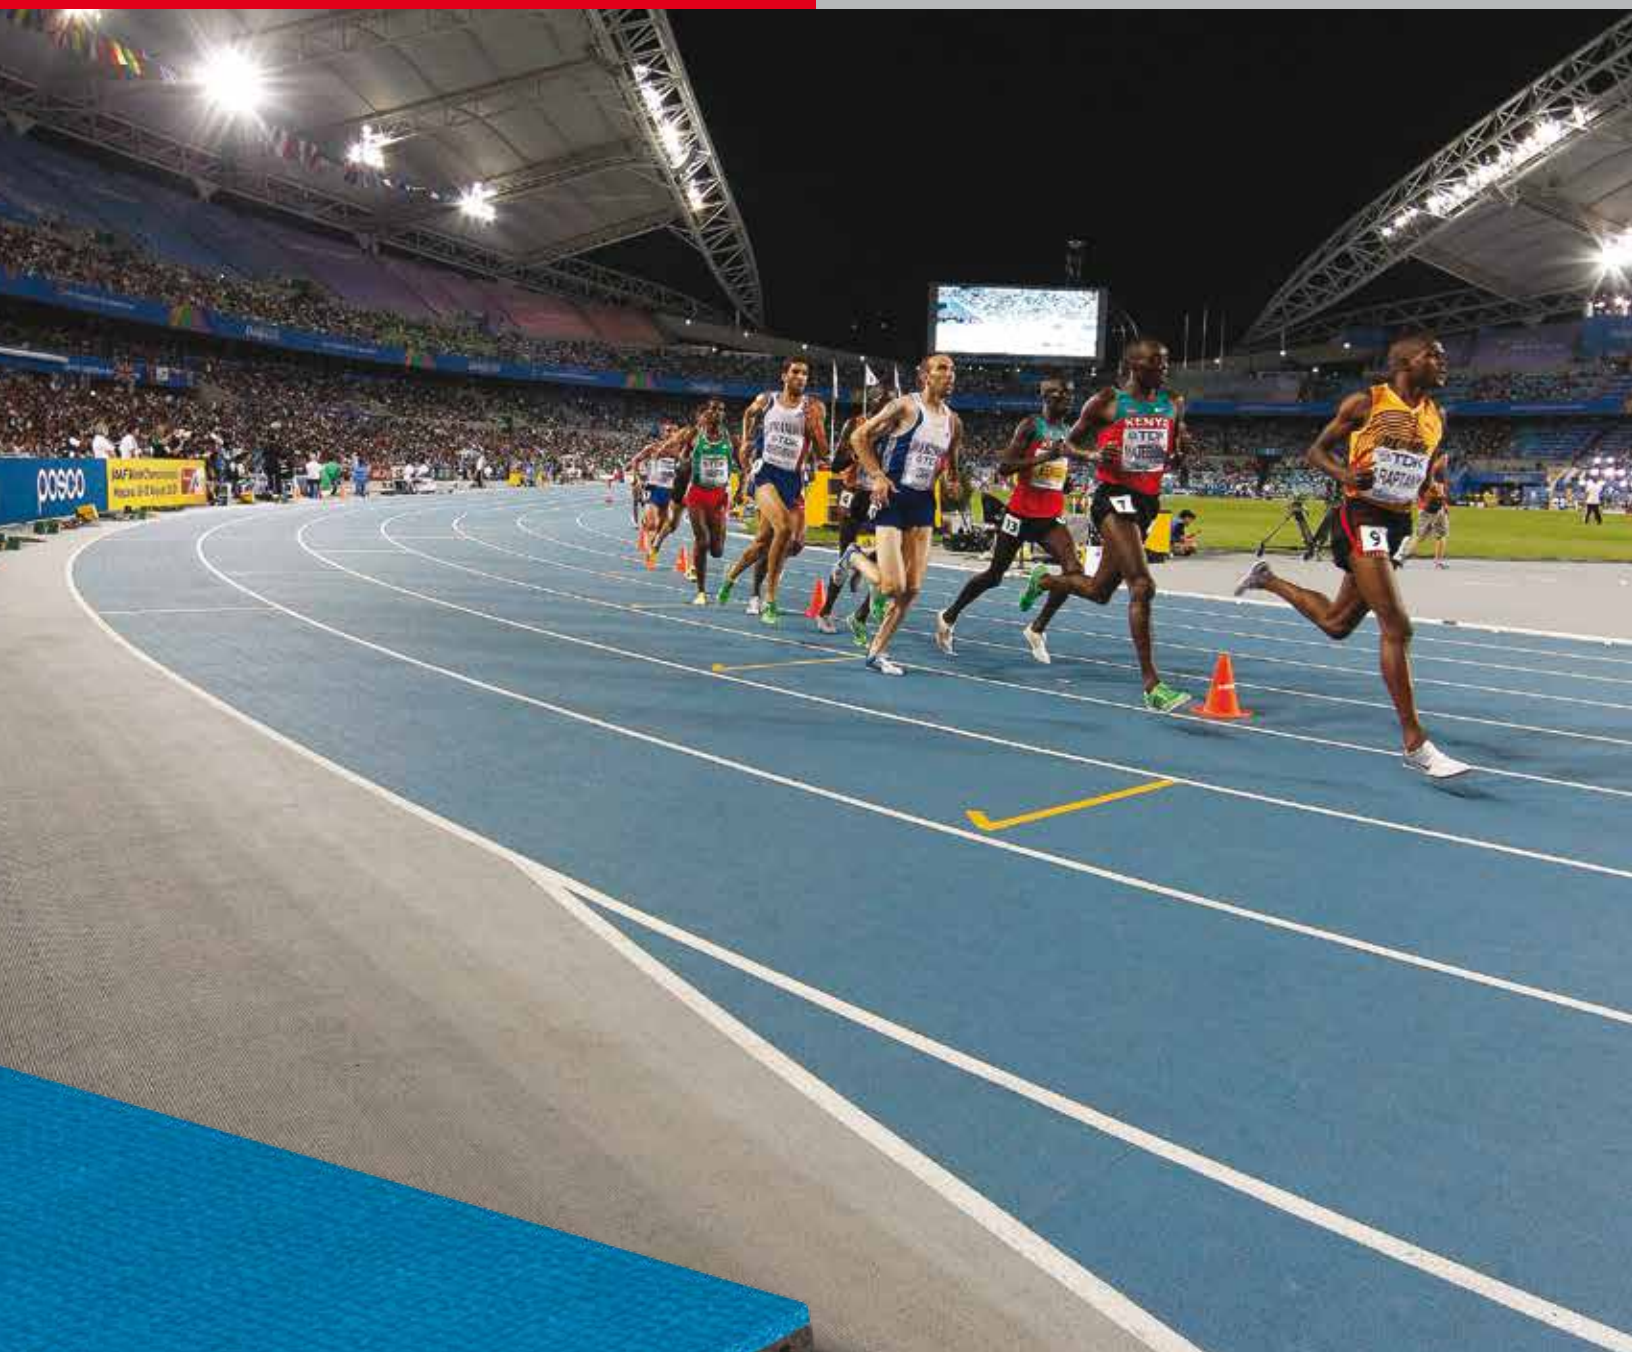

## OUTDOOR & INDOOR RUNNING TRACK

## SUPER X PERFORMANCE

Super X Performance is Mondo's legendary prefabricated vulcanized rubber track surface with the highly acclaimed top layer and waffle backing.

 **MONDO** TRACK & FIELD.